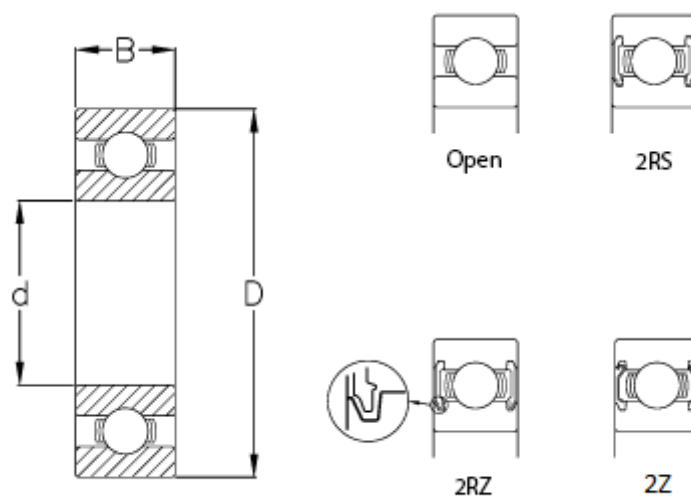

Data Sheet

Article number: 57960104001502

Description: CeramicSpeed hybrid bearing Insulate sealed
6008-CSB.C3

Measures

B	= 15
Ball grade	= 3
C (KN)	= 17.8
C0	= 11
d	= 40
D	= 68
Max rpm.	= 15000
Type	= 6008